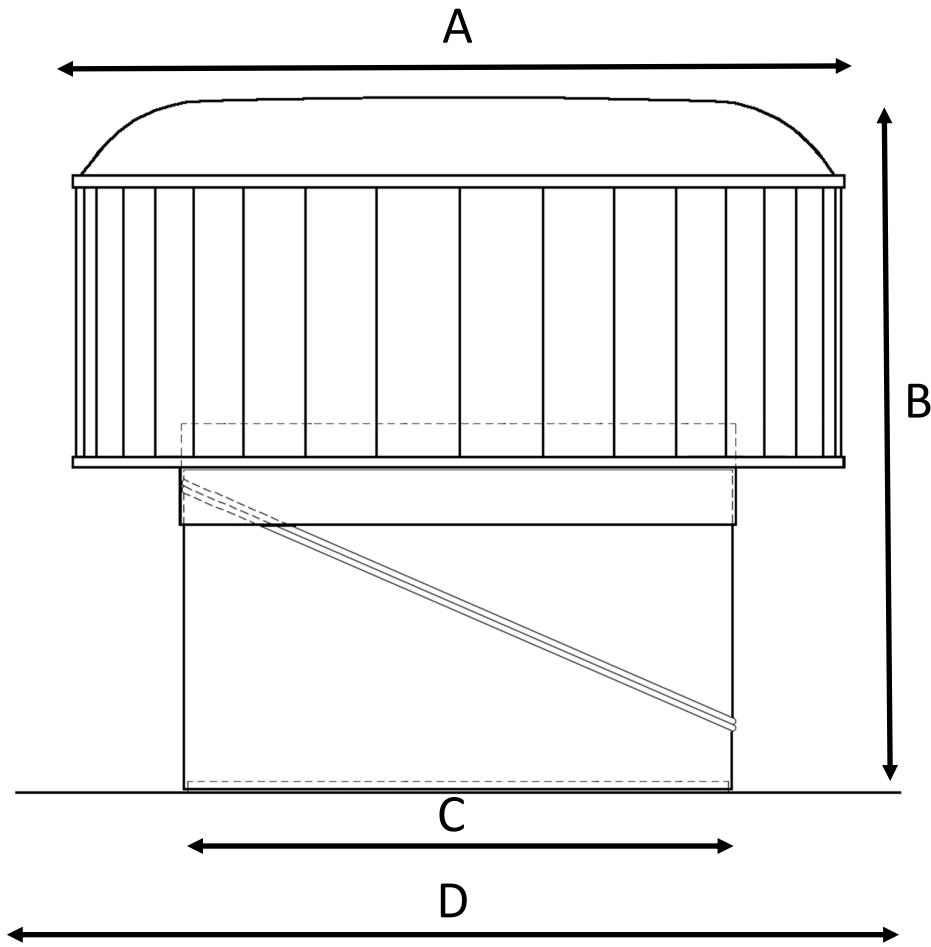

Straight Vane Ventilator Dimensions

Model	A Overall Diameter	B Overall Height	C Throat Diameter	D Flashing Size	Weight
SV300mm	480mm	480mm	300mm	500mm x 600mm	5 kg
SV600mm	770mm	720mm	600mm	900mm x 900mm	12kg
SV700mm	870mm	780mm	700mm	1000mm x 1000mm	15kg
SV900mm	1100mm	940mm	900mm	1200mm x 1200mm	25kg