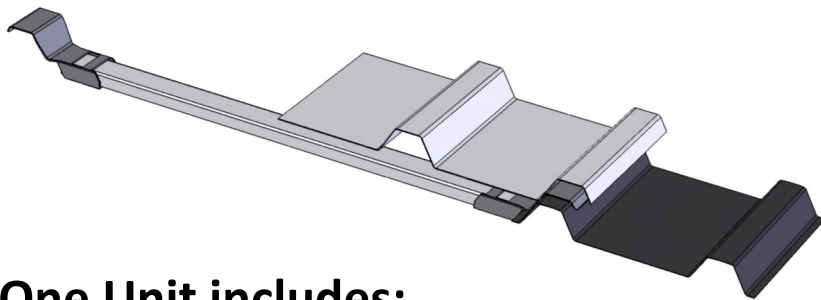

MID-SPAN SUPPORT BARS

A REVOLUTIONARY MID-SPAN SUPPORT BAR

FOR NEW ZEALAND'S MAJOR COMMERCIAL ROOFING PROFILES

One Unit includes:

- 2 bracket ends
- 1 length of bar

15 Year Warranty

3 Simple Steps to Order:

1. Specify metal roofing profile.
2. Specify effective cover* of translucent roofing.
3. Specify quantity of bars required.

- Faster to install
- Easier to use
- A more accurate fit
- No burs to cause damage
- Reduces on-site labour
- Faster delivery to site
- Strong and robust
- Consistent quality control
- Made in New Zealand