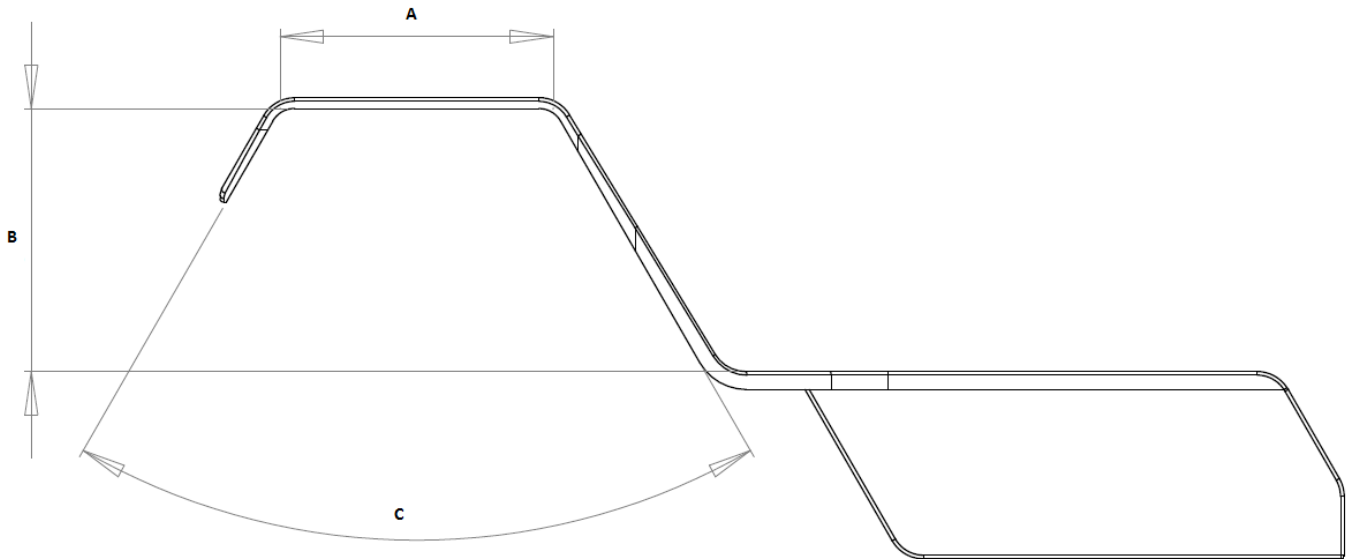

Bracket Dimensions

Spanquip™ Bracket Type	Dimensions		
	A	B	C
1	27mm	27mm	60°
2	38mm	36.5mm	60°
3	36mm	53mm	60°
4	19mm	36mm	60°